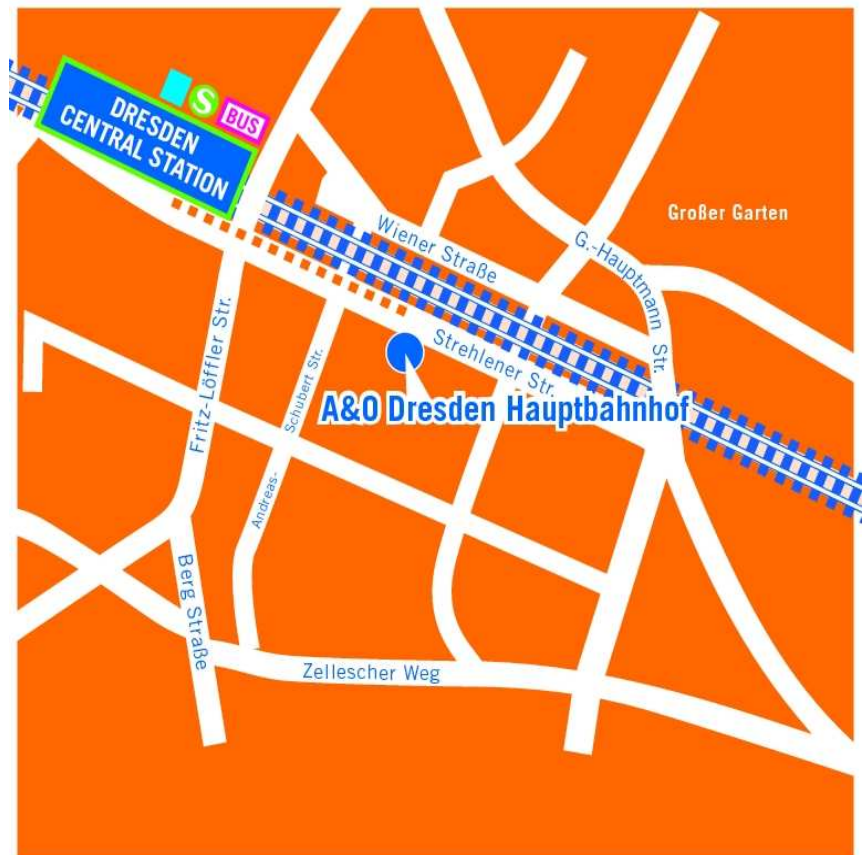

HOSTEL

HOTEL

Directions to A&O Dresden Hauptbahnhof

By car ...

From North and East:

On the motorway A4 take exit „Dresden-Hellerau“, turn right and drive on the „Rathenower Strasse“ (later renamed in „Hansastraße“). After 4,5 km keep right, at the end turn left into „Grosse Meissner Strasse“ (later renamed in Koepkestrasse). Drive across the bridge, after about 2 km turn left into „Strehleener Strasse“.

From South (Nuremberg) and West:

Leave the motorway A4 at the interchange „Dresden-West“ towards Prague (A17). Leave A17 at the exit no.3, „Dresden-Suedvorstadt“ and turn left. After 4 km turn right in to „Strehleener Strasse“.

From South (Pirna, Prague):

Leave the motorway A17 at exit no.3, „Dresden-Suedvorstadt“ and turn right. After 4 km turn right in to „Strehleener Strasse“.

By train ...

Take the train to Dresden Hauptbahnhof. Take the main exit and turn right. Pass under the bridge and turn left into Friedrich-List-Platz which becomes „Strehleener Strasse“ after a few metres. You will find our A&O Dresden Hauptbahnhof after 200 m on the right.

Or by bus- just 2 stops away: Take the line 72 (direction „Luga“) or line 7 (direction „Lockwitz“). The A&O Dresden Hauptbahnhof is directly at the bus stop.

From the airport ...

Take the suburban train (S-Bahn), line S2, towards central station (Hauptbahnhof). Then follow the description above.

A&O Dresden Hauptbahnhof

Address: Strehleener Straße 10, 01069 Dresden

Telephone: +49 (0)351 469271 5900