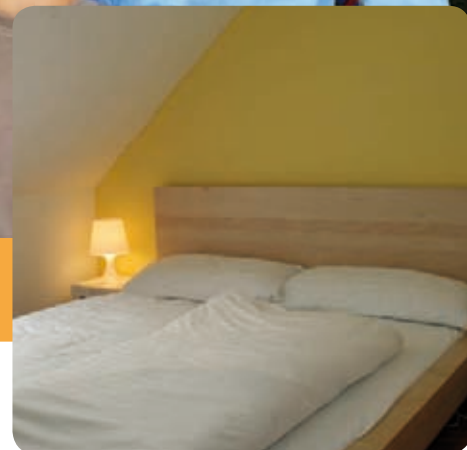

BIKES

A&O Wien Stadthalle

Lecherfelder Gürtel 9-11 · AT-Wien 1160

Welcome to the city of music and charm! Our hotel is located less than two kilometres from the historic town centre, in the direct vicinity of the Westbahnhof. The large lobby including library and bar is the perfect place to relax after a conference in our hotel, for example, or after a strenuous walk around the city.

Tourist attractions

- Belvedere Palace
- Schönbrunn Palace
- Spanish Riding School
- St. Stephen's Cathedral
- Prater

Highlights

- Easily accessible location near the Westbahnhof
- Shopping centre in the direct vicinity
- Rustic vaulted cellar bar
- Library
- Beer garden