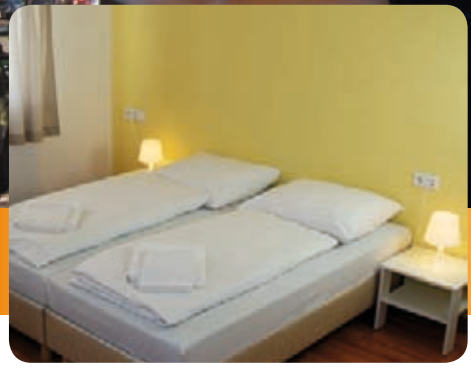

MEETINGS

A&O Berlin Hauptbahnhof

Lehrter Straße 12-15 · D-10557 Berlin

The newest Berlin A&O is very centrally located only 5 minutes walk from the main railway station and, at the same time, in a peaceful side street. Opened in June 2010, the A&O Berlin Hauptbahnhof has single, double, multi-bed and family rooms furnished in a modern style, as well as business suites and seven conference rooms.

- Conference rooms and business suites
- Family rooms with connecting door
- Roof terrace bar with a fabulous view
- Central but quiet location
- Several free-of-charge bus parking spaces

Facts & Figures